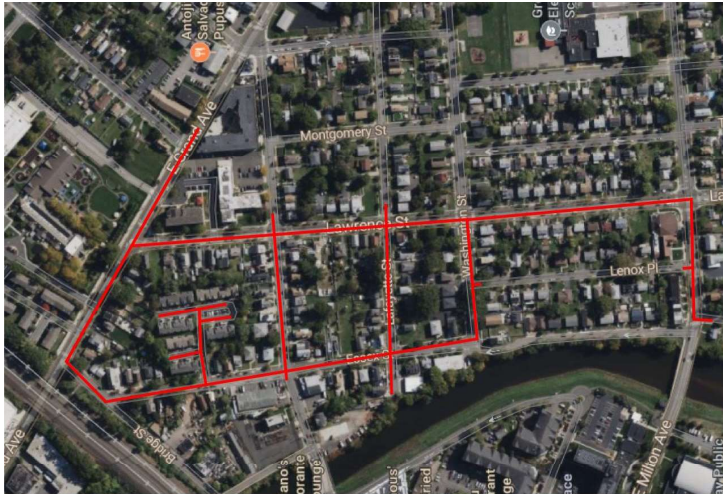

Pipeline Replacement Project

Project map, affected streets highlighted in red (above)

LAWRENCE STREET AND ESSEX STREET

Elizabethtown Gas is improving our natural gas pipeline system that provides safe, reliable, affordable natural gas to more than 300,000 customers across northern New Jersey.

City: Rahway

County: Union

Streets Directly Affected

Bridge Street
E. Grand Avenue
E. Milton Avenue
Essex Street
Lafayette Street
Lawrence Street
Lenox Place
Monroe Street
Washington Street

Project Scope

Replacing and upgrading natural gas infrastructure including: